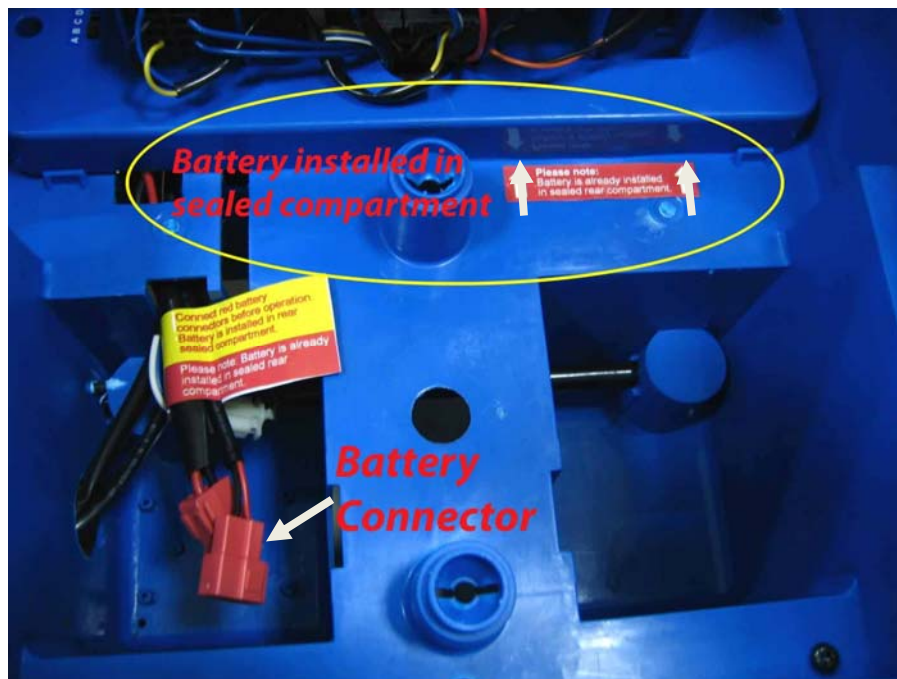

## KT1075TR Avigo RC Coupe Technical Bulletin – Battery Location

The 6 volt battery is located under the rear electric controls (note picture).

The battery is encased in a sealed compartment. The compartment is accessible should you need to replace the battery at any time. Please consult the Avigo RC Coupe owner's manual for complete instruction on battery replacement.